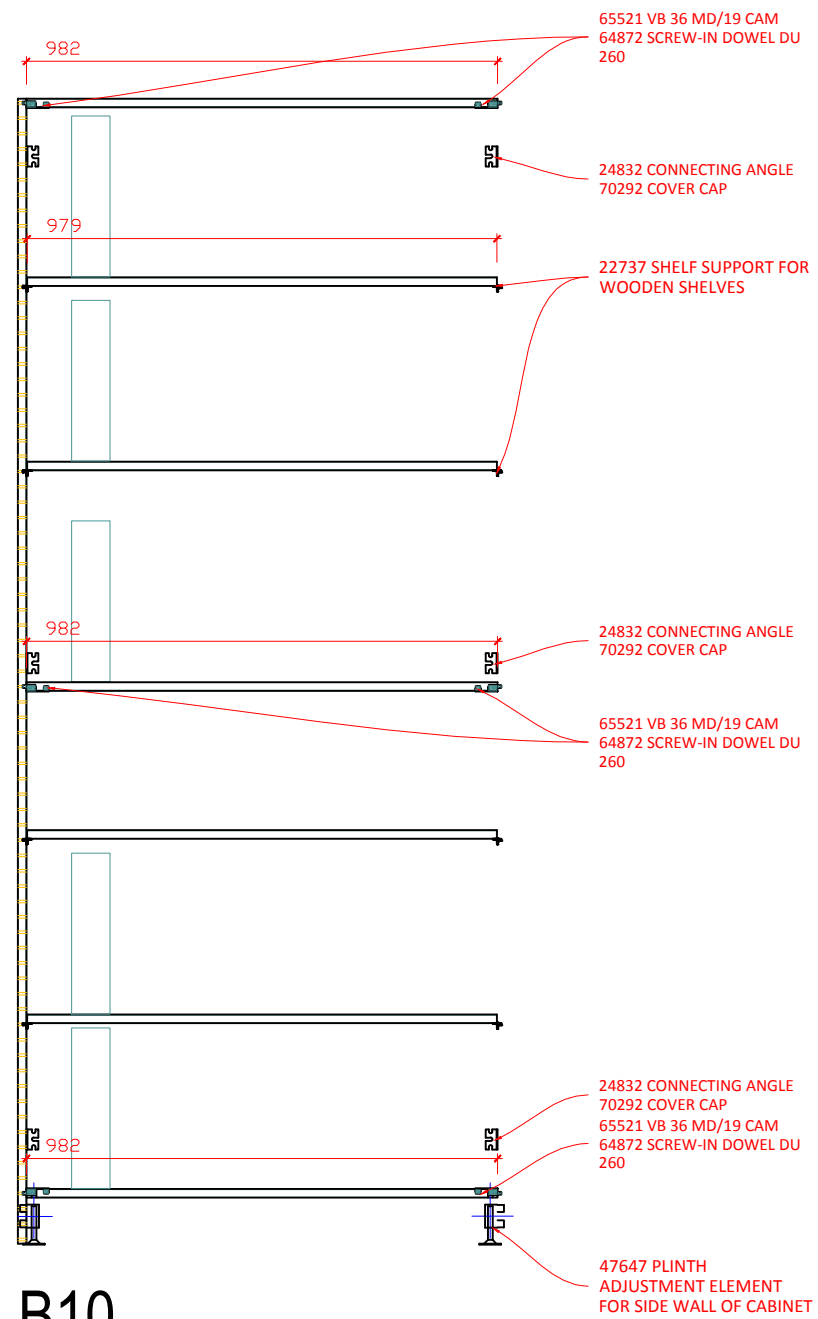

B10

B10

- 72538 FURNITURE KNOB
- 9080739 TURN KNOB
- 47172538 FURNITURE KNOB
- 77885 SET CYLINDER
- ESPAGNOLETTE LOCK 25MM
- BACKSET
- 72253 ESPAGNOLETTE RODS

B10

- 65521 VB 36 MD/19 CAM
- 64872 SCREW-IN DOWEL DU 260
- 24832 CONNECTING ANGLE
- 70292 COVER CAP
- 22737 SHELF SUPPORT FOR WOODEN SHELVES
- 24832 CONNECTING ANGLE
- 70292 COVER CAP
- 65521 VB 36 MD/19 CAM
- 64872 SCREW-IN DOWEL DU 260
- 24832 CONNECTING ANGLE
- 70292 COVER CAP
- 65521 VB 36 MD/19 CAM
- 64872 SCREW-IN DOWEL DU 260
- 47647 PLINTH
- ADJUSTMENT ELEMENT
- FOR SIDE WALL OF CABINET