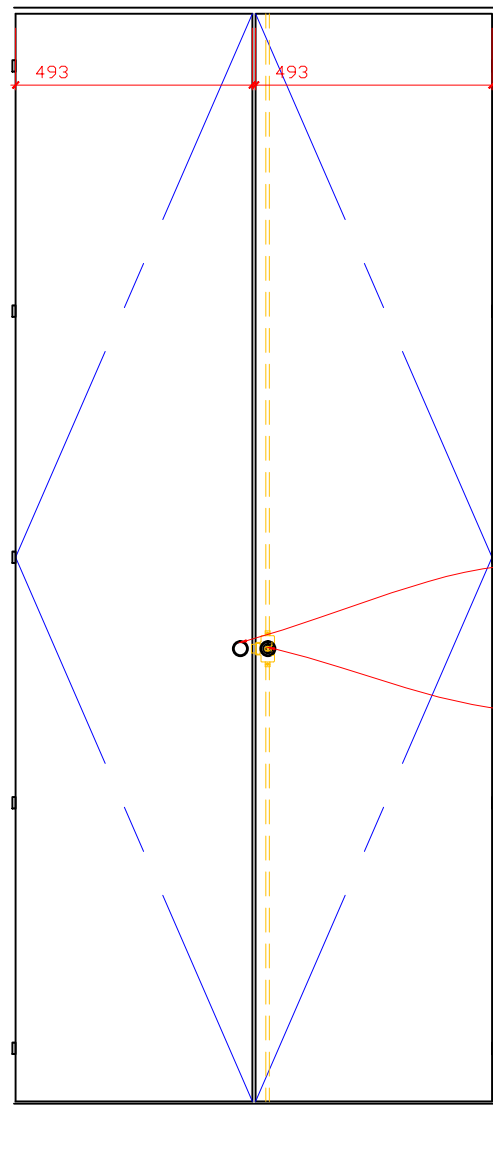

B10

B10

- 72538 FURNITURE KNOB
- 9080739 TURN KNOB
- 47172538 FURNITURE KNOB
- 77885 SET CYLINDER
- ESPAGNOLETTE LOCK 25MM
- BACKSET
- 72253 ESPAGNOLETTE RODS

B10

- 65521 VB 36 MD/19 CAM
- 64872 SCREW-IN DOWEL DU 260
- 24832 CONNECTING ANGLE
- 70292 COVER CAP
- 22737 SHELF SUPPORT FOR WOODEN SHELVES
- 24832 CONNECTING ANGLE
- 70292 COVER CAP
- 65521 VB 36 MD/19 CAM
- 64872 SCREW-IN DOWEL DU 260
- 24832 CONNECTING ANGLE
- 70292 COVER CAP
- 65521 VB 36 MD/19 CAM
- 64872 SCREW-IN DOWEL DU 260
- 47647 PLINTH
- ADJUSTMENT ELEMENT
- FOR SIDE WALL OF CABINET